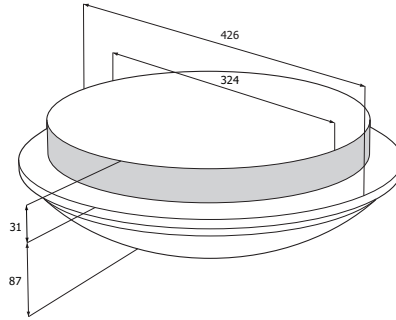

## Dimensions

Cable entry via 20 mm hole on rear of unit.

Ceiling cutout 330 mm when semi-recessing.

For Camarque spacing data, see page 82.

For further information on Central, IR2 and Self-Test emergency luminaire testing formats, see pages 70 - 74 or contact Emergi-Lite.

ELPC-0410

**Angled trim accessory**

Order Code	Trim Colour
CLQ/GA	
CLQ/SA	
CLQ/WA	
CLQ/BKA	
CLQ/SR	Semi-recessing kit

Ceiling cutout 330 mm when semi-recessing.

**Banded trim accessory**

Order Code	Trim Colour
CLQ/GB	
CLQ/SB	
CLQ/WB	
CLQ/BKB	
CLQ/SR	Semi-recessing kit