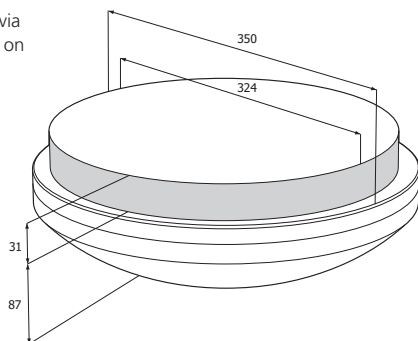

### Aesthetically pleasing, decorative luminaire.

- 28 Watt 2D standard or 38 Watt 2D high power luminaire
- Fire-resistant polycarbonate luminaire body with opal diffuser
- Angled, banded, captive and deep captive trim options in a range of finishes
- Semi-recessing accessory for angled, banded and captive trim versions
- Deep captive version ingress rated to IP40
- Designed and manufactured to meet the requirements of BS EN 60598.2.22

## Luminaire

Order Code	Input Voltage	Lamp Type	Power Cons. Mains/ Self-contained	Lamp Output Mains/ Self-contained	Operation / Duration (hrs)	Recharge Period	Environment	Weight
CLQ28NM	230 - 240 Vac, 50 Hz	28 W 2D	0.2 A / 0.25 A	1800 / 250 lumens	NM3	24 hours	0 - 25 °C	2.6 kg
CLQ28M	230 - 240 Vac, 50 Hz	28 W 2D	0.2 A / 0.25 A	1800 / 250 lumens	M3	24 hours	0 - 25 °C	3.2 kg
CLQ28PHF	230 - 240 Vac, 50 Hz	28 W 2D	0.2 A / -	1800 / 250 lumens	230 V	-	0 - 25 °C	2.1 kg
CLQ38NM	230 - 240 Vac, 50 Hz	38 W 2D	0.25 A / 0.23 A	2650 / 370 lumens	NM3	24 hours	0 - 25 °C	2.6 kg
CLQ38M	230 - 240 Vac, 50 Hz	38 W 2D	0.25 A / 0.23 A	2650 / 370 lumens	M3	24 hours	0 - 25 °C	3.2 kg
CLQ38PHF	230 - 240 Vac, 50 Hz	38 W 2D	0.25 A / -	2650 / 370 lumens	230 V	-	0 - 25 °C	2.1 kg

## Dimensions

Cable entry via 20 mm hole on rear of unit.

Ceiling cutout 330 mm when semi-recessing.

For Camarque spacing data, see page 82.

For further information on Central, IR2 and Self-Test emergency luminaire testing formats, see pages 70 - 74 or contact Emergi-Lite.