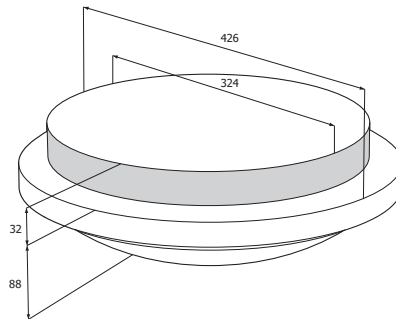

## Dimensions

Cable entry via 20 mm hole on rear of unit.

Ceiling cutout 330 mm when semi-recessing.

For Camarque spacing data, see page 82.

For further information on Central, IR2 and Self-Test emergency luminaire testing formats, see pages 70 - 74 or contact Emergi-Lite.

ELPC-0410

**Angled trim accessory**

Order Code	Trim Colour
CLQ/GA	
CLQ/SA	
CLQ/WA	
CLQ/BKA	
CLQ/SR	Semi-recessing kit

Ceiling cutout 330 mm when semi-recessing.

**Banded trim accessory**

Order Code	Trim Colour
CLQ/GB	
CLQ/SB	
CLQ/WB	
CLQ/BKB	
CLQ/SR	Semi-recessing kit

Ceiling cutout 330 mm when semi-recessing.

**Captive trim accessory**

Order Code	Trim Colour
CLQ/GC	
CLQ/SC	
CLQ/WC	
CLQ/BKC	
CLQ/SR	Semi-recessing kit

Ceiling cutout 330 mm when semi-recessing.

**Deep captive trim accessory**