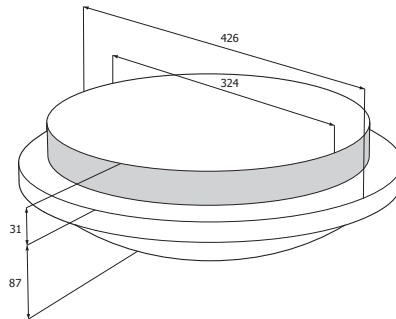

## Dimensions

Cable entry via 20 mm hole on rear of unit.

Ceiling cutout 330 mm when semi-recessing.

For Camarque spacing data, see page 82.

For further information on Central, IR2 and Self-Test emergency luminaire testing formats, see pages 70 - 74 or contact Emergi-Lite.

ELPC-0410

**Angled trim accessory**

Order Code	Trim Colour
CLQ/GA	
CLQ/SA	
CLQ/WA	
CLQ/BKA	
CLQ/SR	Semi-recessing kit

Ceiling cutout 330 mm when semi-recessing.

**Banded trim accessory**

Order Code	Trim Colour
CLQ/GB	
CLQ/SB	
CLQ/WB	
CLQ/BKB	
CLQ/SR	Semi-recessing kit

Ceiling cutout 330 mm when semi-recessing.

**Captive trim accessory**

Order Code	Trim Colour
CLQ/GC	
CLQ/SC	
CLQ/WC	
CLQ/BKC	
CLQ/SR	Semi-recessing kit

Ceiling cutout 330 mm when semi-recessing.

**Deep captive trim accessory**