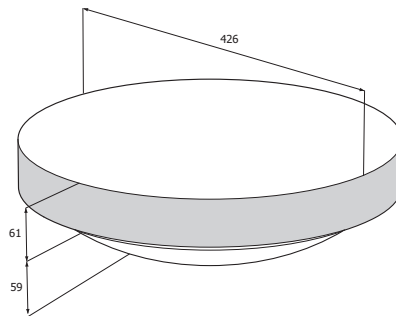

ELPC-0410

**Angled trim accessory**

Order Code	Trim Colour
CLQ/GA	
CLQ/SA	
CLQ/WA	
CLQ/BKA	
CLQ/SR	Semi-recessing kit

Ceiling cutout 330 mm when semi-recessing.

**Banded trim accessory**

Order Code	Trim Colour
CLQ/GB	
CLQ/SB	
CLQ/WB	
CLQ/BKB	
CLQ/SR	Semi-recessing kit

Ceiling cutout 330 mm when semi-recessing.

**Captive trim accessory**

Order Code	Trim Colour
CLQ/GC	
CLQ/SC	
CLQ/WC	
CLQ/BKC	
CLQ/SR	Semi-recessing kit

Ceiling cutout 330 mm when semi-recessing.

**Deep captive trim accessory**

Order Code	Trim Colour
CLQ/GD	
CLQ/SD	
CLQ/WD	
CLQ/BKD	

ELPC-0410