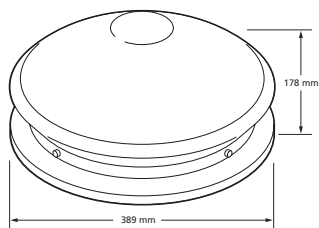

Crystal Bright GL

A large and well appointed glass luminaire suited to prestigious surroundings. The smooth opal glass diffuser is accentuated by a slim polished brass gallery. A 28w2D lamp provides a bright light output.

SPECIFICATION

ELECTRICAL & OPERATIONAL	SELF-CONTAINED
Input voltage	230 - 240v 50Hz
Duration	3 hours (maintained and non-maintained)
Battery	High temperature nickel cadmium
Charger and monitor	Constant current for 24 hour recharge, with LED monitor
M operation	Ballast maintained
Lamps	28w2D
EM lamp o/p (lumens)	250
Consumption (amps)	0.25

ELECTRICAL & OPERATIONAL	MAINS
Mains ballast	Switch start
Lamps	28w2D
Lamp o/p (lumens)	1800
Consumption (amps)	0.2

CONSTRUCTION & INSTALLATION

Cable entry	Rear BESA
Construction	Metal vented base in polished brass with opal glass cover with side screw retention
Fixing	Wall or ceiling mount, 3 screw positions
Environment	0 - 25°C
Ingress class	IP20
Dimensions Ød (mm)	400x190 (base depth - 50)
Weight (kg)	3.7 (mains), 5.0 (non-maintained), 5.1 (maintained)
Product standard/Approvals	Designed & manufactured to meet the requirements of BS EN 60598.2.22

SPACING DATA TABLE

Mounting height (m)	IPL40	OPAL 28W2D
	Spacing (m) Escape route (min. 0.2 lux) ○↔○	Spacing (m) Escape route (min. 1 lux) ○↔○
2.0	10.8	6.1
2.5	11.6	6.3
3.0	12.3	6.4
4.0	13.3	6.2

TO ORDER

STANDARD ORDER CODE

GL2714	Decorative luminaire, 28w2D, NM3, opal, IP20
GL3714	Decorative luminaire, 28w2D, M3, opal, IP20