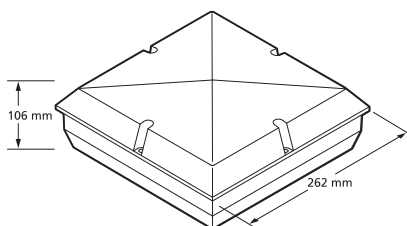

Route-Lite AP Weatherproof IP65

Route-Lite is a range combination for general Hy-Lite use. Diffusers are screw-fixed with a gasket seal for IP65 classification, affording installation outdoors. The AP series is designed for mains and normal emergency lighting use.

SPECIFICATION

ELECTRICAL & OPERATIONAL	SELF-CONTAINED
Input voltage	230 – 240v 50Hz
Duration	3 hours
Battery	High temperature nickel cadmium
Charger and monitor	Constant current for 24 hour recharge, with LED monitor
M operation	High frequency control gear
Lamps	16w2D or 28w2D
Em lamp o/p (lumens)	160 250
Consumption (amps)	0.18 0.2

ELECTRICAL & OPERATIONAL	MAINS
Mains ballast	Switch start
Lamps	16w2D or 28w2D
Lamp o/p (lumens)	925 1,800
Consumption (amps)	0.2 0.2

CONSTRUCTION & INSTALLATION

Cable entry	Drilling points for rear entry
Construction	Flame retardant PC base and PC clear prismatic diffuser with tamper resistant screws
Standard colour	Black
Trim options	White
Fixing	Undrilled mounting holes for screw fixing
Environment	0 – 25°C
Ingress class	IP65
Dimensions Ød (mm)	APR 299 x 96
Dimensions lwd (mm)	Square section APS 262 x 262 x 106
Weight (kg)	1.9 (mains), 2.1 (non-main'd), 2.2 (maintained)
Product standard/Approvals	Designed and manufactured to meet the requirements of BS EN 60598.2.22

SPACING DATA TABLE (AMR, APR) (see page 41 for square data)

AMR, APR	CLEAR PRISMATIC 28W2D		OPAL 28W2D	
Mounting height (m)	Spacing (m) Escape route (min. 0.2 lux)	Spacing (m) Escape route (min. 1 lux)	Spacing (m) Escape route (min. 0.2 lux)	Spacing (m) Escape route (min. 1 lux)
2.0	○↔○	○↔○	○↔○	○↔○
2.5	13.2	8.1	12.7	7.7
3.0	14.5	8.5	13.9	8.1
3.0	15.5	8.9	14.8	8.5
4.0	17.4	9.9	15.9	9.5

TO ORDER

STANDARD ORDER CODE

APR28NM	Round decorative luminaire, 28w2D NM3, black, clear prismatic diffuser, IP65
APR28M	Round decorative luminaire, 28w2D M3, black, clear prismatic diffuser, IP65
APR28P	Round decorative luminaire, 28w2D mains, black, clear prismatic diffuser, IP65
APS28NM	Square decorative luminaire, 28w2D NM3, black, clear prismatic diffuser, IP65
APS28M	Square decorative luminaire, 28w2D M3, black, clear prismatic diffuser, IP65
APS28P	Square decorative luminaire, 28w2D mains, black, clear prismatic diffuser, IP65

OPTIONS

Suffix W	White body
Suffix FO	Opal translucent diffuser

● For AC/AC or AC/DC slave luminaires please refer to our EMEX Central Power Supply Systems Catalogue.