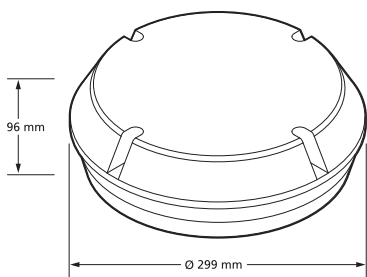

Route-Lite AP Weatherproof IP65

Route-Lite is a range combination for general Hy-Lite use. Diffusers are screw-fixed with a gasket seal for IP65 classification, affording installation outdoors. The AP series is designed for mains and normal emergency lighting use.

SPECIFICATION

ELECTRICAL & OPERATIONAL	SELF-CONTAINED
Input voltage	230 – 240v 50Hz
Duration	3 hours
Battery	High temperature nickel cadmium
Charger and monitor	Constant current for 24 hour recharge, with LED monitor
M operation	High frequency control gear
Lamps	16w2D or 28w2D
Em lamp o/p (lumens)	160 250
Consumption (amps)	0.18 0.2

ELECTRICAL & OPERATIONAL	MAINS
Mains ballast	Switch start
Lamps	16w2D or 28w2D
Lamp o/p (lumens)	925 1,800
Consumption (amps)	0.2 0.2

CONSTRUCTION & INSTALLATION

Cable entry	Drilling points for rear entry
Construction	Flame retardant PC base and PC clear prismatic diffuser with tamper resistant screws
Standard colour	Black
Trim options	White
Fixing	Undrilled mounting holes for screw fixing
Environment	0 – 25°C
Ingress class	IP65
Dimensions Ød (mm)	APR 299 x 96
Dimensions lwd (mm)	Square section APS 262 x 262 x 106
Weight (kg)	1.9 (mains), 2.1 (non-main'd), 2.2 (maintained)
Product standard/Approvals	Designed and manufactured to meet the requirements of BS EN 60598.2.22

SPACING DATA TABLE (AMR, APR) (see page 41 for square data)

AMR, APR	CLEAR PRISMATIC 28W2D		OPAL 28W2D	
Mounting height (m)	Spacing (m) Escape route (min. 0.2 lux)	Spacing (m) Escape route (min. 1 lux)	Spacing (m) Escape route (min. 0.2 lux)	Spacing (m) Escape route (min. 1 lux)
2.0	○↔○	○↔○	○↔○	○↔○
2.5	13.2	8.1	12.7	7.7
3.0	14.5	8.5	13.9	8.1
3.0	15.5	8.9	14.8	8.5
4.0	17.4	9.9	15.9	9.5

TO ORDER

STANDARD ORDER CODE

APR28NM	Round decorative luminaire, 28w2D NM3, black, clear prismatic diffuser, IP65
APR28M	Round decorative luminaire, 28w2D M3, black, clear prismatic diffuser, IP65
APR28P	Round decorative luminaire, 28w2D mains, black, clear prismatic diffuser, IP65
APS28NM	Square decorative luminaire, 28w2D NM3, black, clear prismatic diffuser, IP65
APS28M	Square decorative luminaire, 28w2D M3, black, clear prismatic diffuser, IP65
APS28P	Square decorative luminaire, 28w2D mains, black, clear prismatic diffuser, IP65

OPTIONS

Suffix W	White body
Suffix FO	Opal translucent diffuser

● For AC/AC or AC/DC slave luminaires please refer to our EMEX Central Power Supply Systems Catalogue.