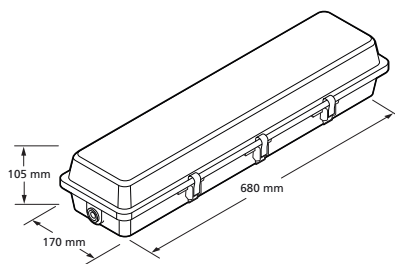

SPECIFICATION

ELECTRICAL & OPERATIONAL	SELF-CONTAINED
Input voltage	230 – 240v 50Hz
Duration	3 hours
Battery	High temperature nickel cadmium
Charger and monitor	Constant current for 24 hour recharge, with LED monitor
M operation	Switch start
Lamps	40wPLL
Em lamp o/p (lumens)	400
Consumption (amps)	0.3

ELECTRICAL & OPERATIONAL	MAINS
Mains ballast	Switch start
Lamps	40wPLL
Lamp o/p (lumens)	3,300
Consumption (amps)	0.25

CONSTRUCTION & INSTALLATION

Cable entry	20mm knockouts for side or rear entry wiring
Construction	Glass reinforced plastic (GRP) body. Flame retardant PC clear prismatic diffuser
Fixing	2 screw positions
Environment	0 – 25°C
Ingress class	IP65
Dimensions lwd (mm)	680 x 170 x 105
Weight (kg)	2.6 (mains), 3.5 (non-main'd), 3.8 (maintained)
Product standard/Approvals	Designed and manufactured to meet the requirements of BS EN 60598.2.22

SPACING DATA TABLE (IPL Zip-Lite)

Mounting height (m)	CLEAR PRISMATIC 40W2L	
	Spacing (m) Escape route (min. 0.2 lux)	Spacing (m) Escape route (min. 1 lux)
	○↔○	○↔○
2.0	19.8	8.9
2.5	21.0	9.5
3.0	22.4	10.1
4.0	23.2	9.9

TO ORDER

STANDARD ORDER CODE

IPL40NM	Bulkhead luminaire, 40wPLL NM3, grey GRP body, clear prismatic diffuser, IP65
IPL40M	Bulkhead luminaire, 40wPLL M3, grey GRP body, clear prismatic diffuser, IP65
IPL40P	Bulkhead luminaire, 40wPLL mains, grey GRP body, clear prismatic diffuser, IP65

- For AC/AC or AC/DC slave luminaires please refer to our EMEX Central Power Supply Systems Catalogue.